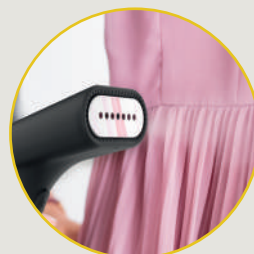

KEY ADVANTAGES :

- EFFICIENT
- EASY
- FAST

Efficient

1600W max aluminum heater

Steam rate 25g/min

Steams all kind of fabrics even the most delicate ones

Easy

Once the green button is lit, it's your turn to steam